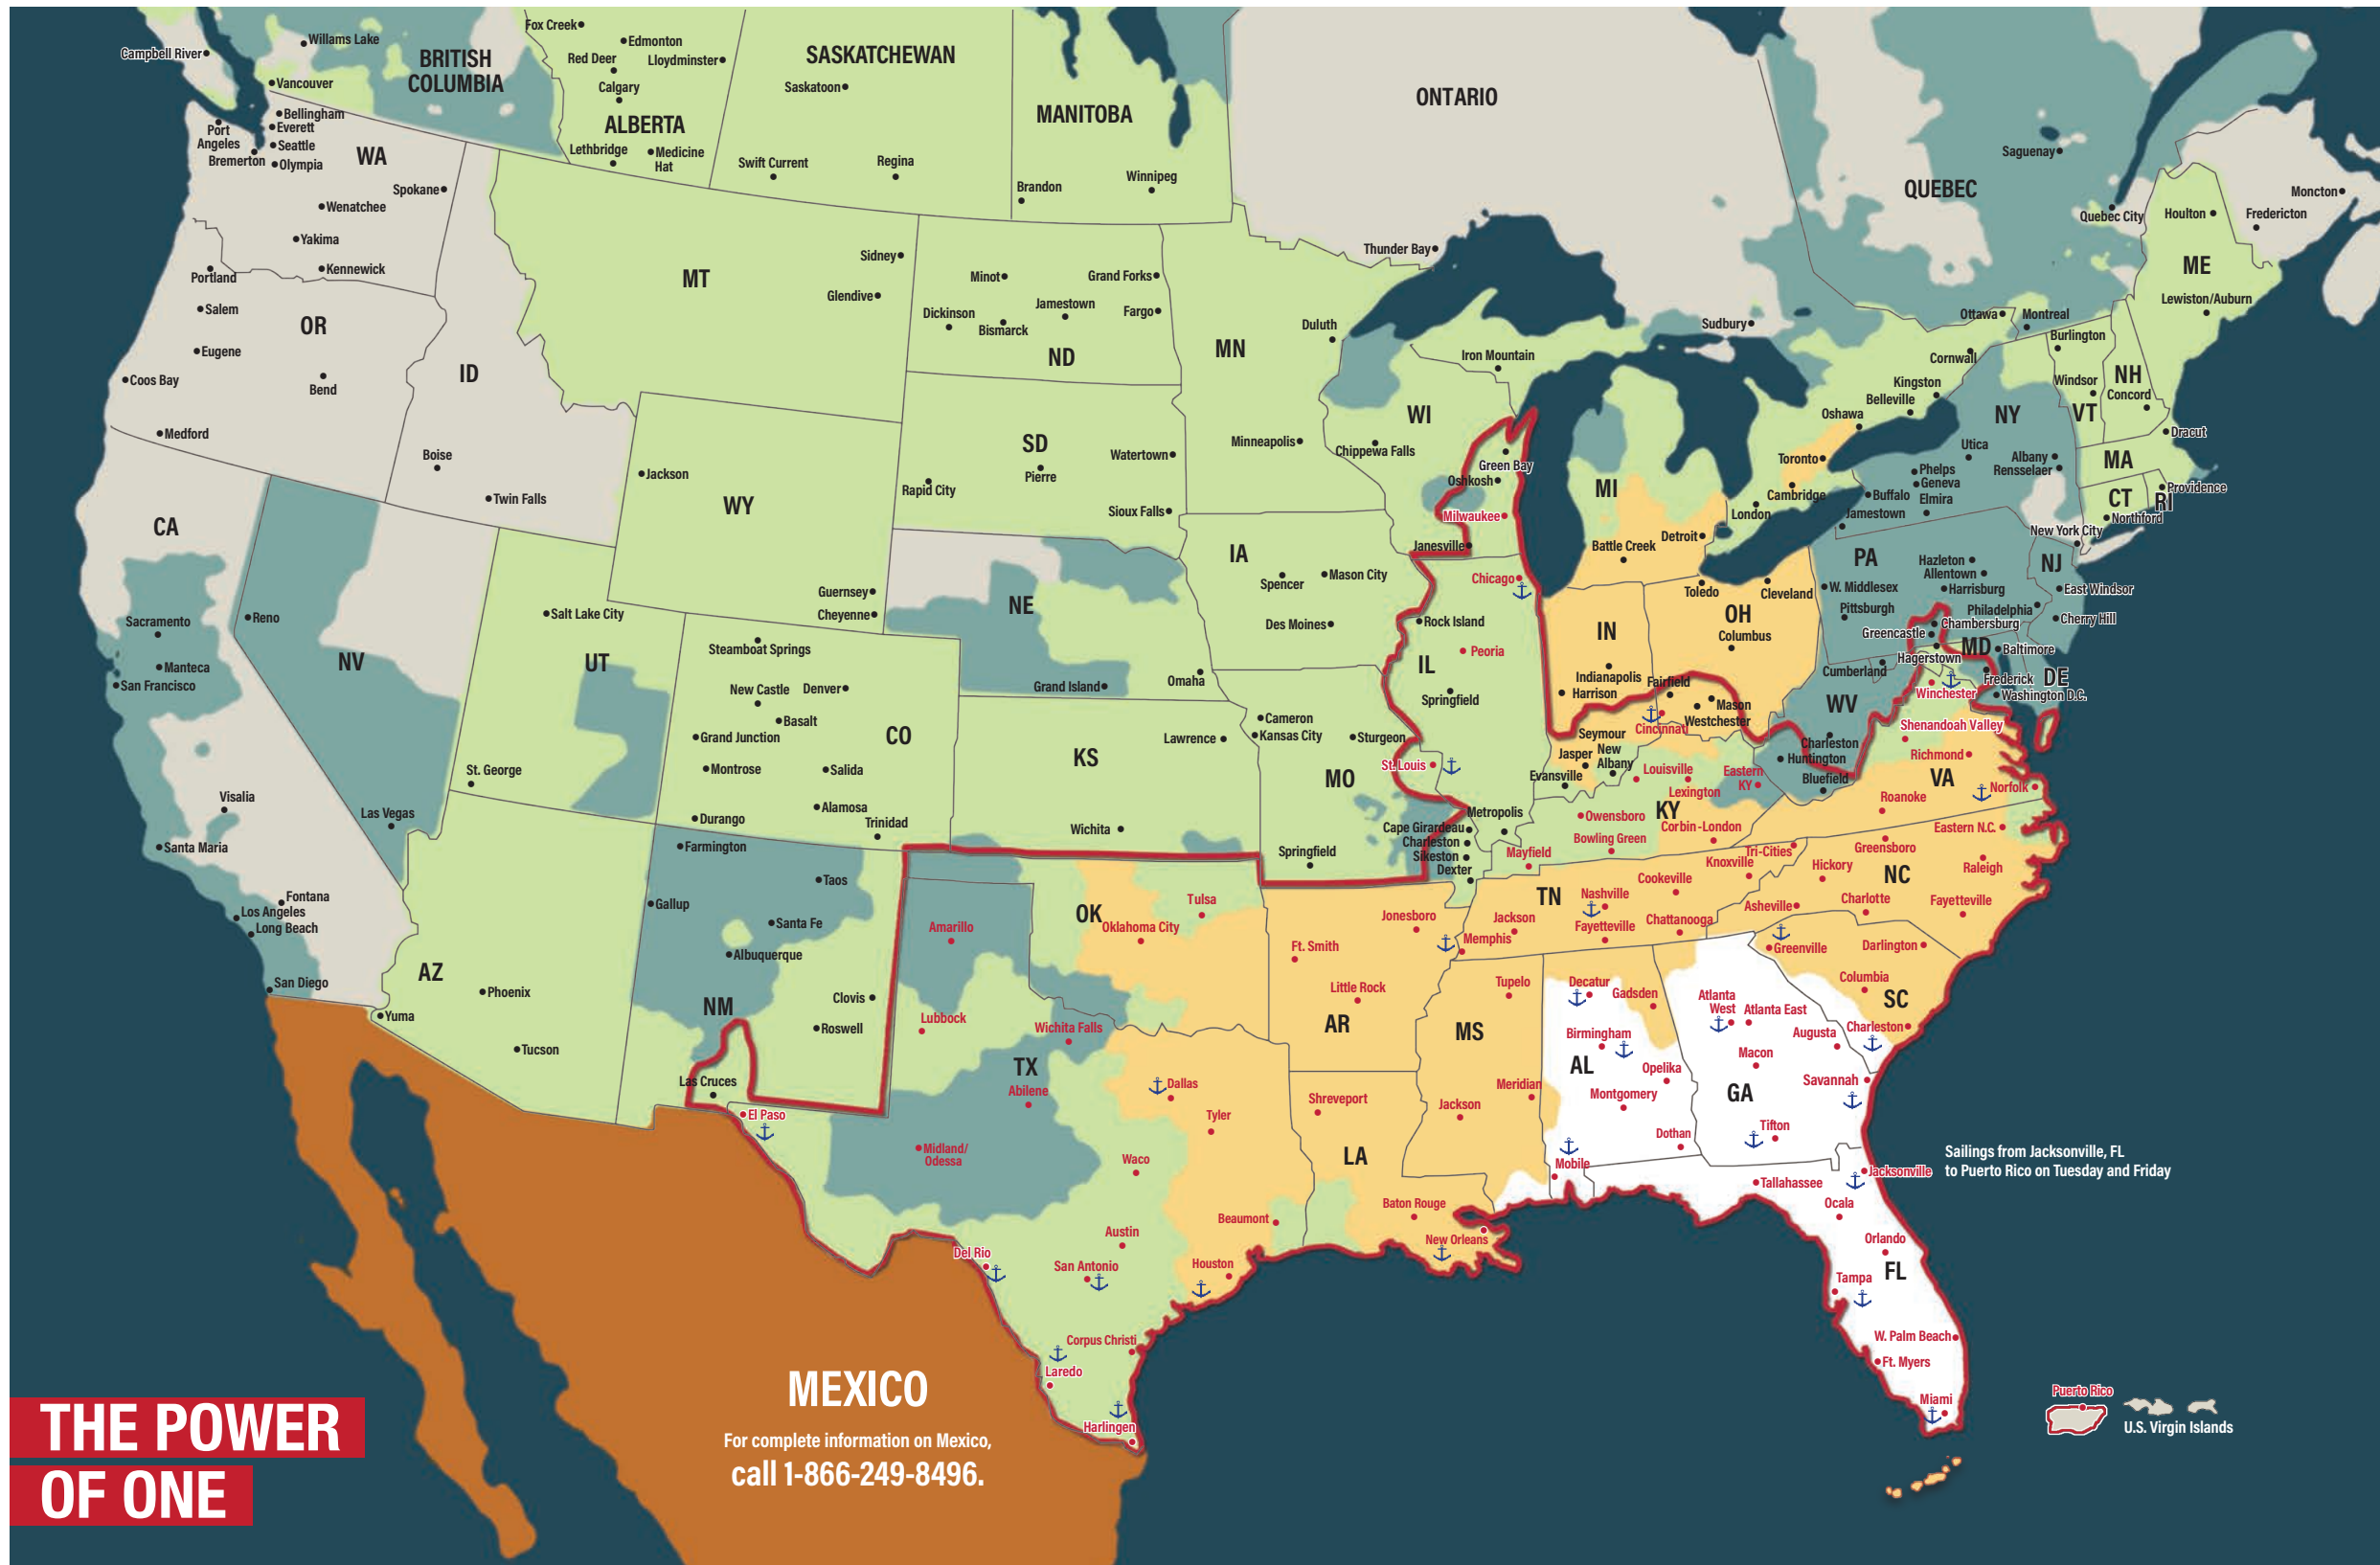

AVERITT HAS THE ADVANTAGE YOU NEED WITHIN OUR DIRECT NETWORK AND BEYOND

AVERITT

LTL SERVICES
OCALA, FL

LTL SERVICE THAT DELIVERS

Local Expertise You Can Count On

Averitt leads the way in reliable LTL, with industry-best on-time performance and low claims rates. Our team delivers a superior experience – whether it’s a single shipment or large-scale distribution – keeping your supply chain running smoothly.

With 85 state-of-the-art facilities featuring advanced tracking, planning, and safety technology, we have the reach and reliability to move your freight anywhere with confidence.

18,000+
PIECES OF EQUIPMENT

LTL Snapshot:

- .25% Claims Ratio
- 96.0% On-Time LTL
- 99.9% Billing Accuracy
- 99.9% On-Time Expedited

**THE POWER
OF ONE**

MEXICO
For complete information on Mexico,
call 1-866-249-8496.

AVERITT

**LTL TRANSIT
TIMES FROM
OCALA, FL**

Legend

- NEXT DAY
- 2 DAYS
- 3 DAYS
- 4 DAYS
- 5+ DAYS
- ⚓ PORT OPERATIONS
- DIRECT LTL COVERAGE
- KEY CITY COVERAGE
- AVERITT SERVICE CENTERS

Red-outlined states/cities = AVeritt's direct coverage pricing area.