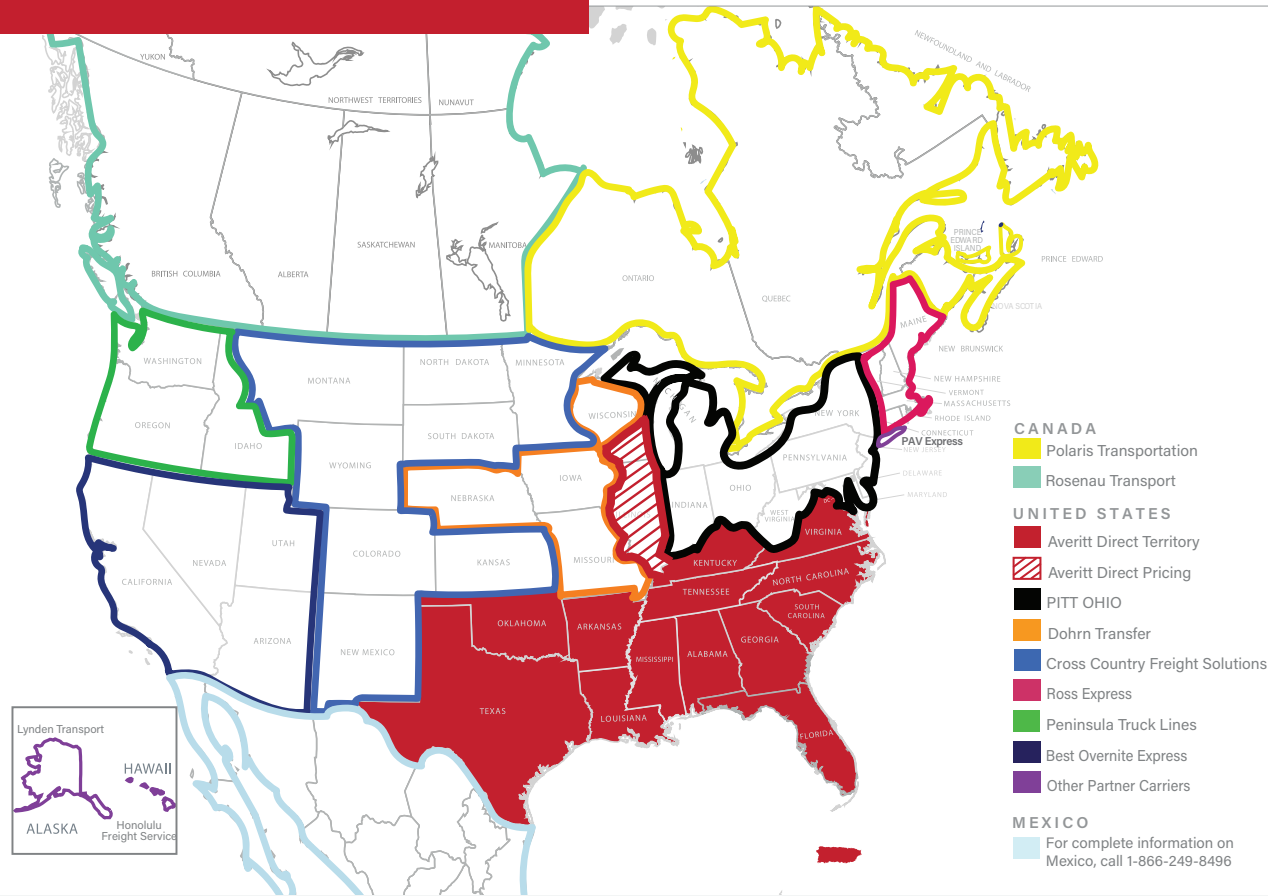

AVERITT HAS THE ADVANTAGE YOU NEED WITHIN OUR DIRECT NETWORK AND BEYOND

AVERITT

LTL SERVICES
OCALA, FL

LTL SERVICE THAT DELIVERS

Local Expertise You Can Count On

Averitt leads the way in reliable LTL, with industry-best on-time performance and low claims rates. Our team delivers a superior experience – whether it’s a single shipment or large-scale distribution – keeping your supply chain running smoothly.

With 85 state-of-the-art facilities featuring advanced tracking, planning, and safety technology, we have the reach and reliability to move your freight anywhere with confidence.

18,000+
PIECES OF EQUIPMENT

LTL Snapshot:

- .25% Claims Ratio
- 96.0% On-Time LTL
- 99.9% Billing Accuracy
- 99.9% On-Time Expedited

**THE POWER
OF ONE**

MEXICO
For complete information on Mexico,
call 1-866-249-8496.

AVERITT

**LTL TRANSIT
TIMES FROM
OCALA, FL**

Legend

- NEXT DAY
- 2 DAYS
- 3 DAYS
- 4 DAYS
- 5+ DAYS
- ⚓ PORT OPERATIONS
- DIRECT LTL COVERAGE
- KEY CITY COVERAGE
- AVERITT SERVICE CENTERS

Red-outlined states/cities = AVeritt's direct coverage pricing area.