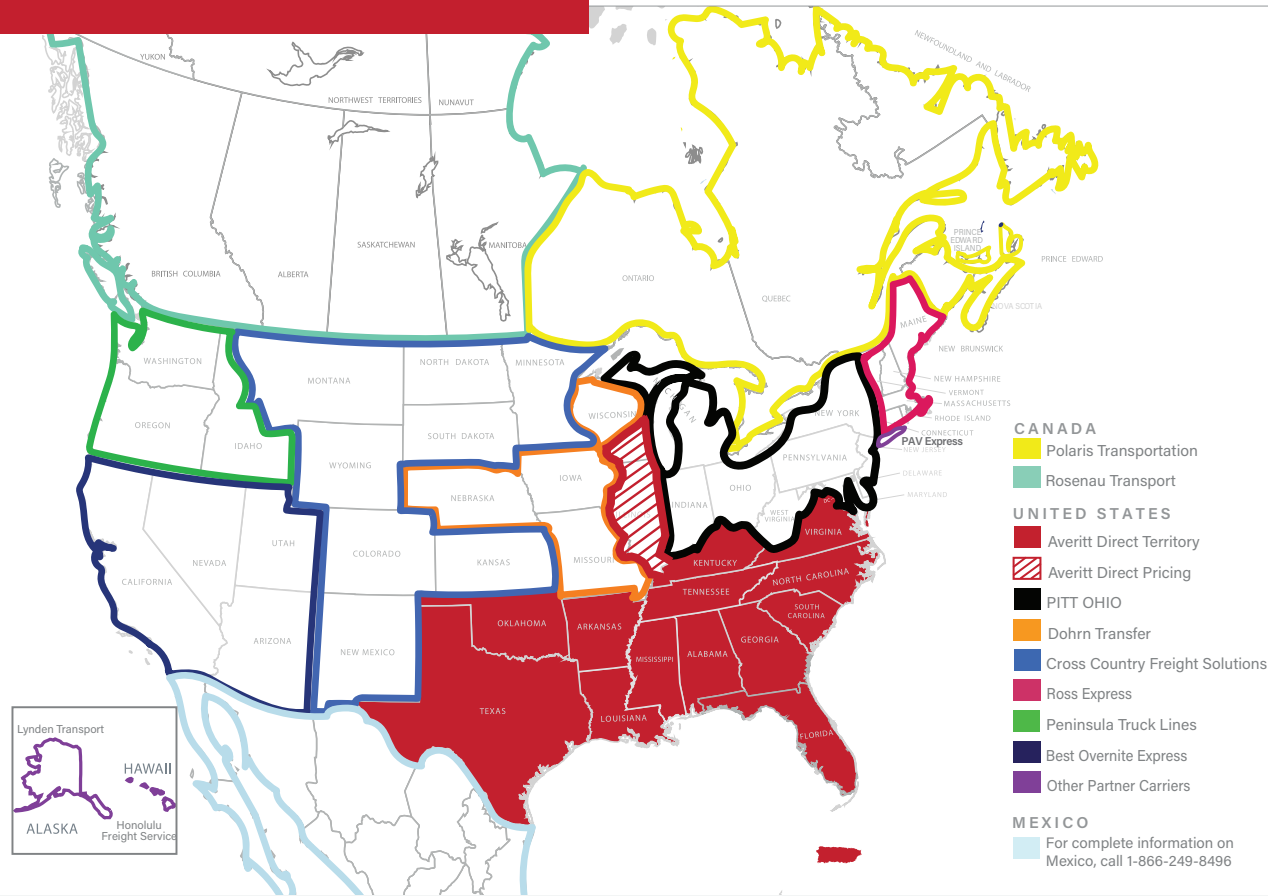

**AVERITT HAS THE ADVANTAGE YOU NEED WITHIN OUR DIRECT NETWORK AND BEYOND**

**AVERITT**

**LTL SERVICES  
LAREDO, TX**

**LTL SERVICE THAT DELIVERS**

**Local Expertise You Can Count On**

Averitt leads the way in reliable LTL, with industry-best on-time performance and low claims rates. Our team delivers a superior experience – whether it’s a single shipment or large-scale distribution – keeping your supply chain running smoothly.

With 85 state-of-the-art facilities featuring advanced tracking, planning, and safety technology, we have the reach and reliability to move your freight anywhere with confidence.

**18,000+**  
PIECES OF EQUIPMENT

### Legend

- NEXT DAY
- 2 DAYS
- 3 DAYS
- 4 DAYS
- 5+ DAYS
- ⚓ PORT OPERATIONS
- DIRECT LTL COVERAGE
- KEY CITY COVERAGE
- AVERITT SERVICE CENTERS

**Red-outlined states/cities = AVeritt's direct coverage pricing area.**