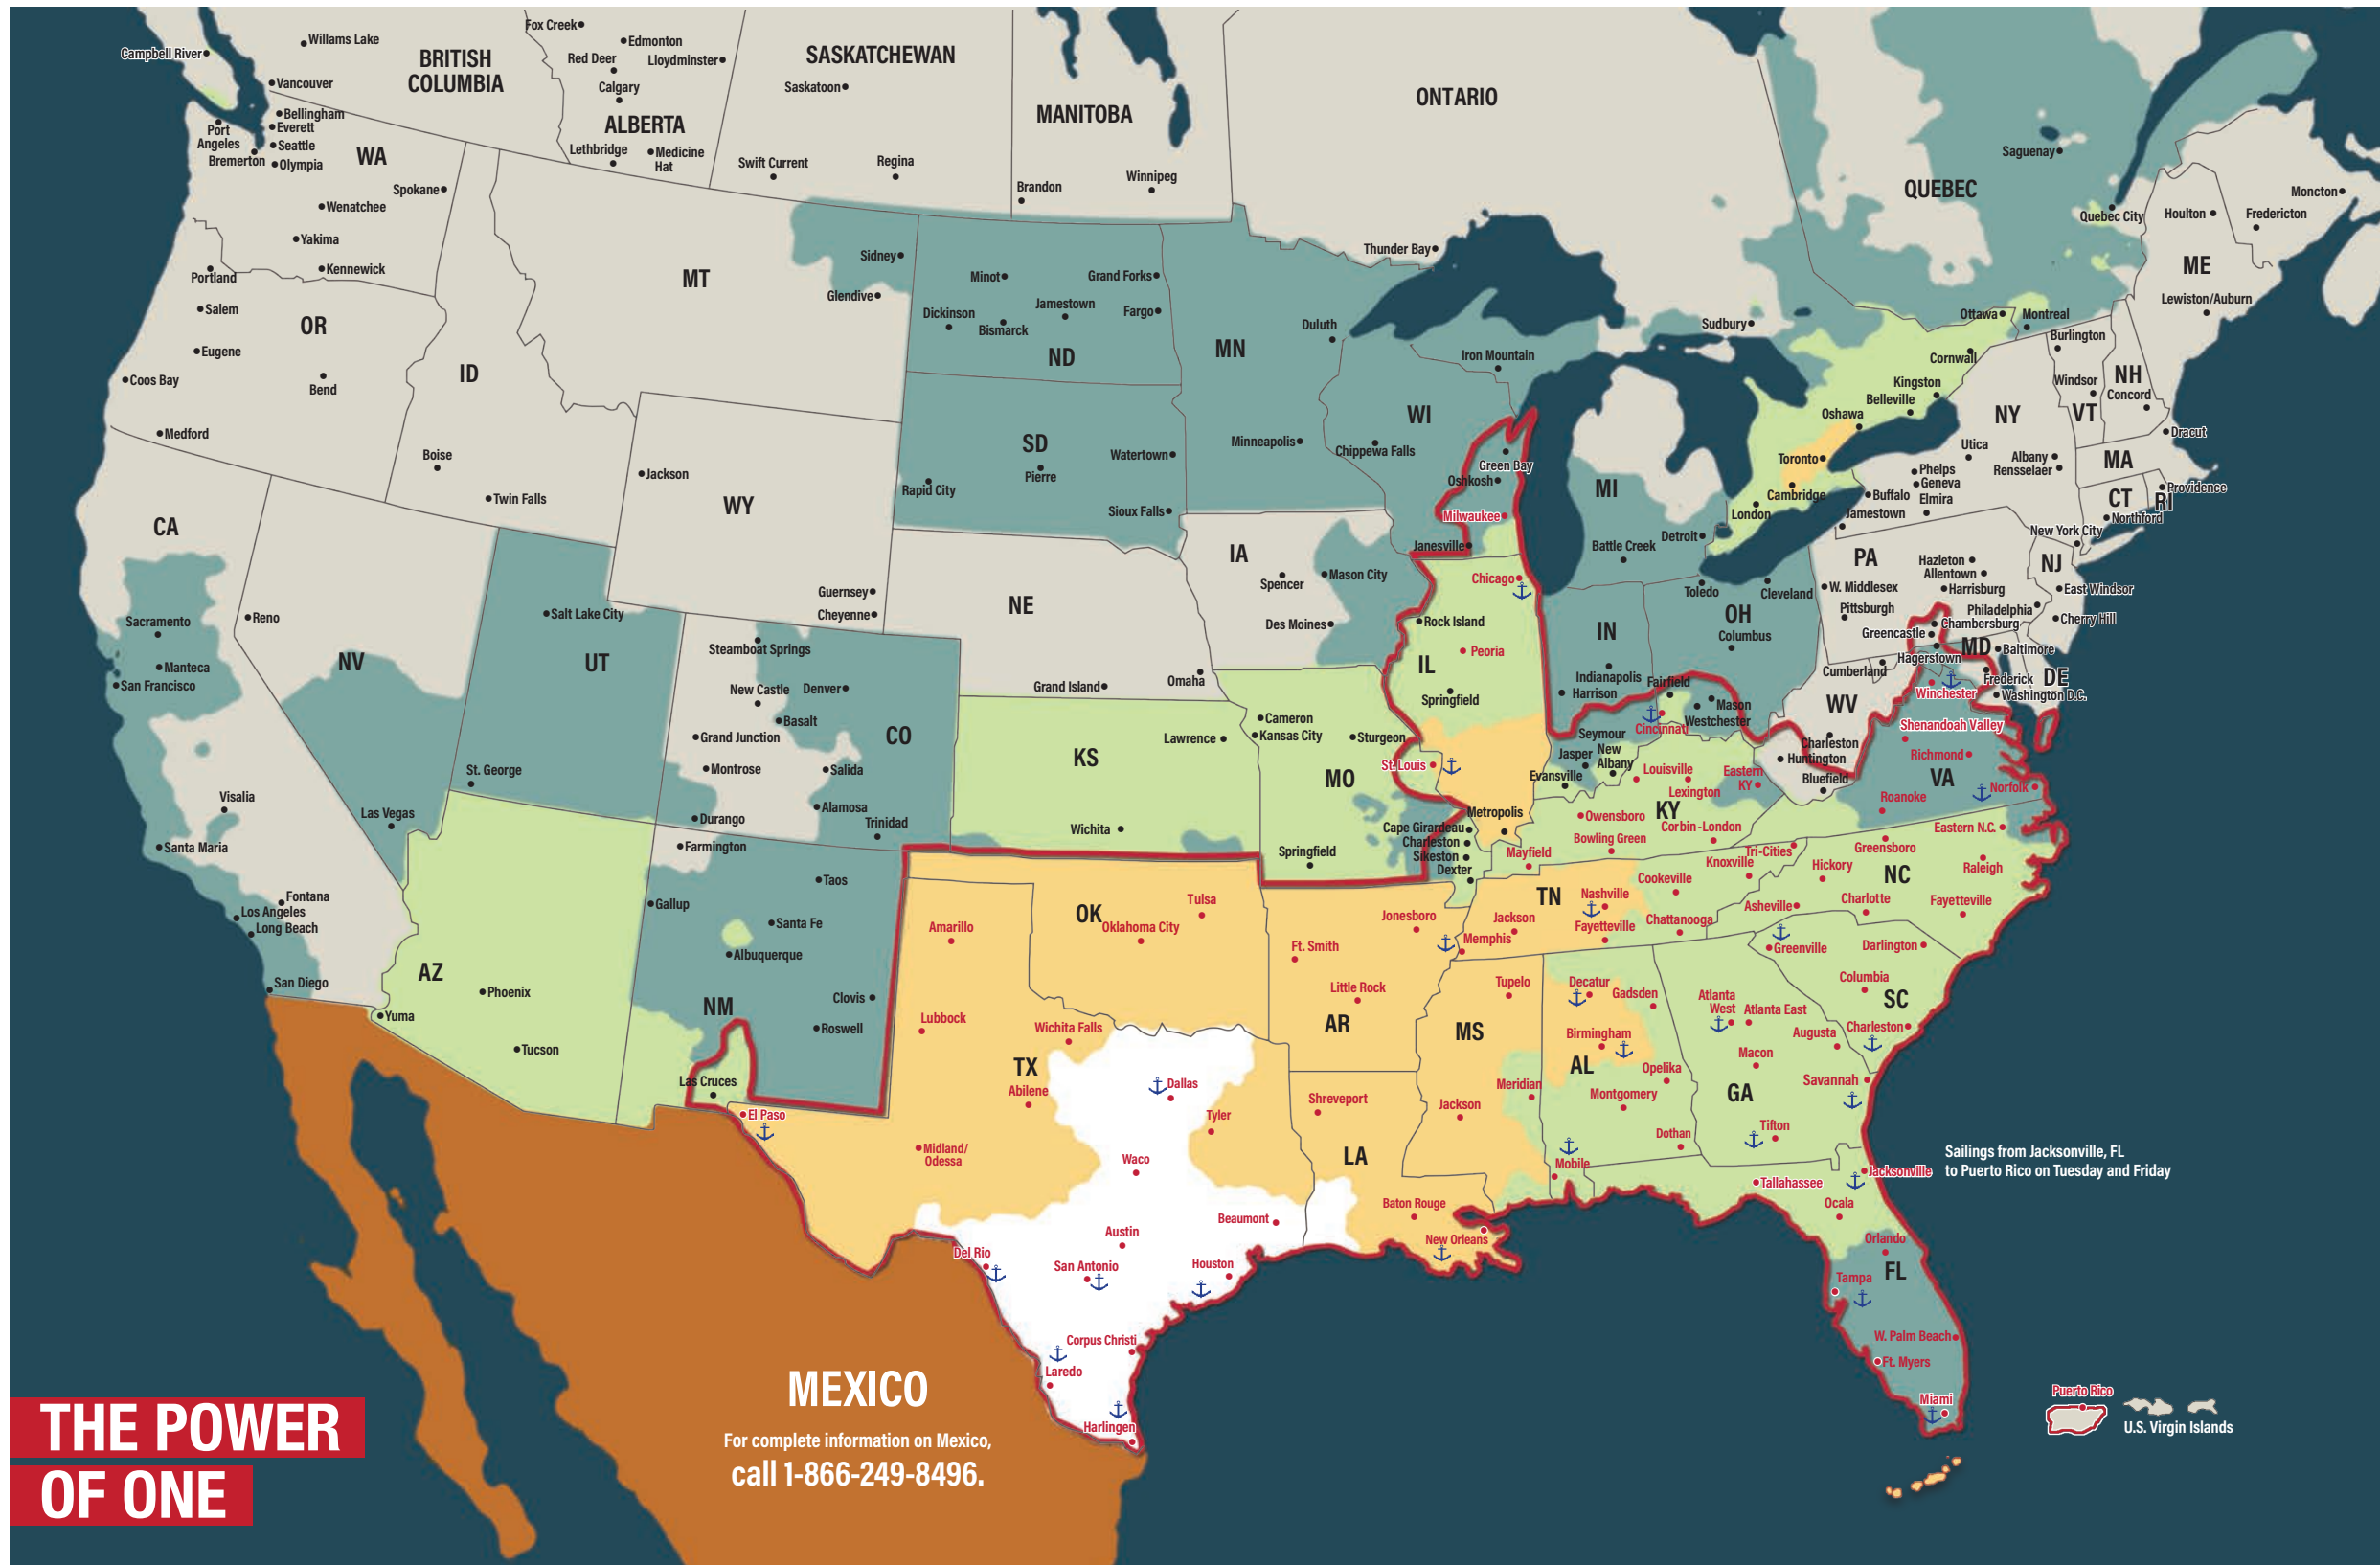

THE POWER OF ONE

MEXICO
For complete information on Mexico, call 1-866-249-8496.

AVERITT

LTL TRANSIT TIMES FROM LAREDO, TX

Legend

- NEXT DAY
- 2 DAYS
- 3 DAYS
- 4 DAYS
- 5+ DAYS
- ⚓ PORT OPERATIONS
- DIRECT LTL COVERAGE
- KEY CITY COVERAGE
- AVERITT SERVICE CENTERS

Red-outlined states/cities = AVeritt's direct coverage pricing area.

Transit times are for outbound service only and may vary for rural areas. Times are not guaranteed under standard LTL service.

Guaranteed Service – Ask about:

Guaranteed by Noon – Delivery by noon on published transit days (select ZIPs).

Guaranteed by 5 p.m. – Delivery by 5 p.m. on published transit days.

Need custom options? Call our Expedited team at 1-866-249-8496, option 1, or visit Averitt.com/Guaranteed.

Final Mile / Residential Delivery – From first mile to final mile, we provide commercial or residential delivery with the same quality as our standard LTL service. Learn more at Averitt.com/FinalMile.